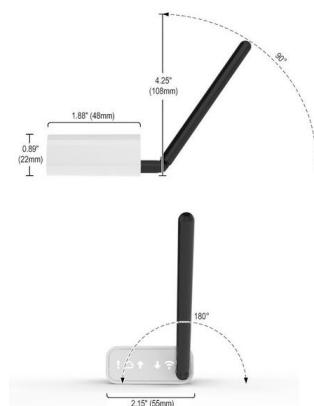

Wireless Ethernet Base

The Wireless Ethernet Base links your wireless temperature sensors to the internet. Simply hook your Ethernet Base up to the internet via your network switch/modem, and then you're ready to go. The Ethernet Base provides up to 100m line-of-sight range for up to 50 wireless sensors.

Not sure how many Ethernet Bases you need?

Although the Ethernet Base offer 100m of line-of-sight range to your sensors, this can be reduced due to various factors. Please take into consideration the following points when deciding how many Ethernet Bases to buy:

- Can communicate up to 100m line of sight
- If placing the sensor in a fridge or freezer this range is reduced. Practically it will normally go from the freezer, through the kitchen/room and into the adjacent office.
- If you have multiple locations you may need additional Wireless Ethernet Bases.