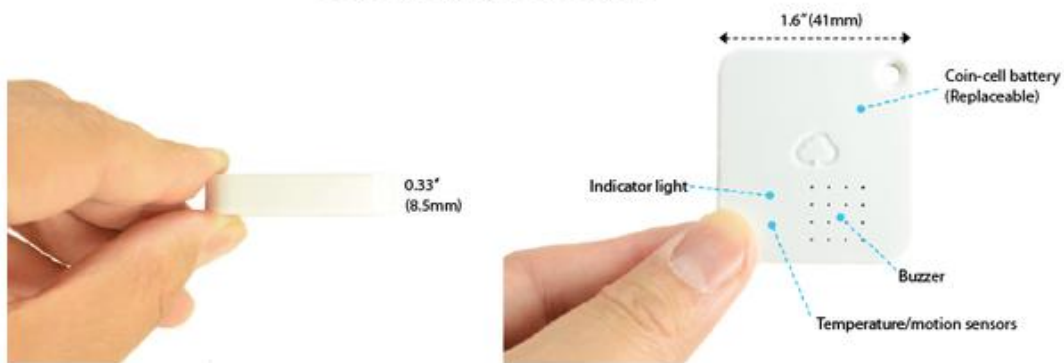

WIFI TEMPERATURE/HUMIDITY LOGGING TO PC OR SMART PHONE

Specifications

- Battery Type: CR2032 x1 (replaceable)
- Battery Life: 2 to 85 months depending on usage and response delay settings
- Range: up to 100m line of sight
- Frequency: 433MHz
- Operation range: -40°C (-40°F) to 85°C (185°F)
- Accuracy: +/-0.4°C max
- Resolution: 0.02°C
- Relative Humidity: +/-2% RH error, 10-bit resolution (0.12% step)
- Height: 44mm
- Width: 41mm
- Thickness: 8.5mm
- Weight: 15g

Sensor Tag Specifications